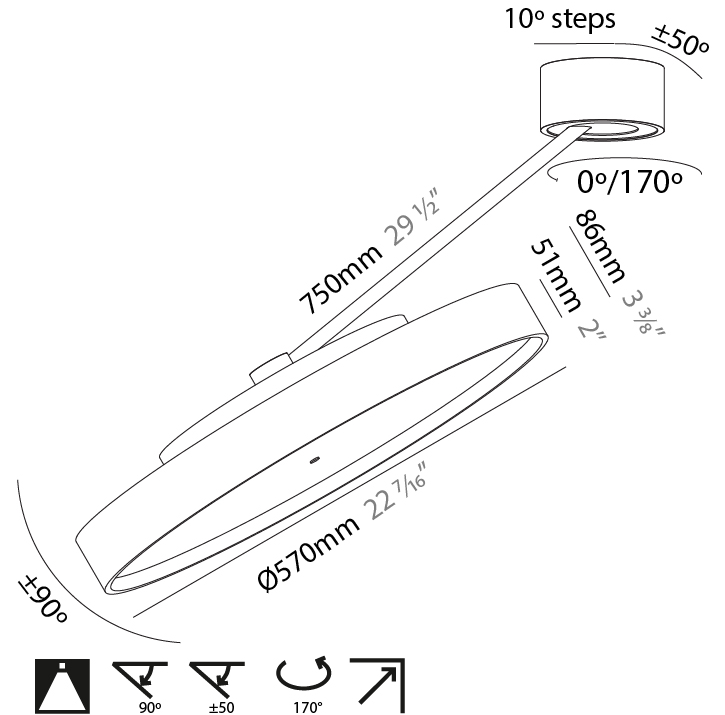

GENERAL

Series: Sign Diva Dancer
Subseries: Sign Diva Dancer Korona
Partner: Prolicht
Division: Architectural
Installation: Suspension
Product Type: Pendant
Mounting Location: Ceiling
Light Distribution: Adjustable

PHYSICAL

Shape: Round
Diameter (mm): 570
Diameter (in): 22 7/16
Height (mm): 870
Depth (mm): 86
Height (in): 34 1/4
Depth (in): 3 3/8
Weight (kg): 5
Weight (lbs): 11.023

Diffuser: PMMA - Opal / Micro-Prism / Sparkling Secret / Vintage Industrial

Fixture Finish: SSR / BKV / CWI / CRY / HAB / UFT / ITA / RUA / FTG / MYG / LOD / PUS / FRO / FUP / KIA / POP / BLS / SPG / MEY / GOH / CHC / COM / ABZ / JAG / OBR / MOS / ROR

Fixture Material: PMMA / Extruded Aluminum / Steel

ELECTRICAL

Lamp Type: LED (Zhaga Standard)
Input Wattage (W): 52.8
Total Output Wattage (W): 47.52
Dimming: Tri-Mode (Non-Dimming and Phase Dimming (120Vac only) and 0-10V Dimming)
Driver Included: Yes
Driver Location: Integrated
Driver Type: Constant Current - Universal
Driver Class: Class 2
Input Voltage (V): 120 - 277
Constant Current (MA): 350

LED

Color Temperature (*K): 2700 / 3000 / 3500 / 4000
Max. Delivered Lumen (lm): 5060 / 6320 / 6448 / 6580
CRI: >90 CRI
Lamp Life (hrs): 50000

OPTICAL

Adjustability: Rotational Canopy 170°; Tilting Canopy ±50°; Tilting Head ±90°

RATINGS AND CERTIFICATIONS

Certified By: Certified for North American Standards
IP rating: IP20