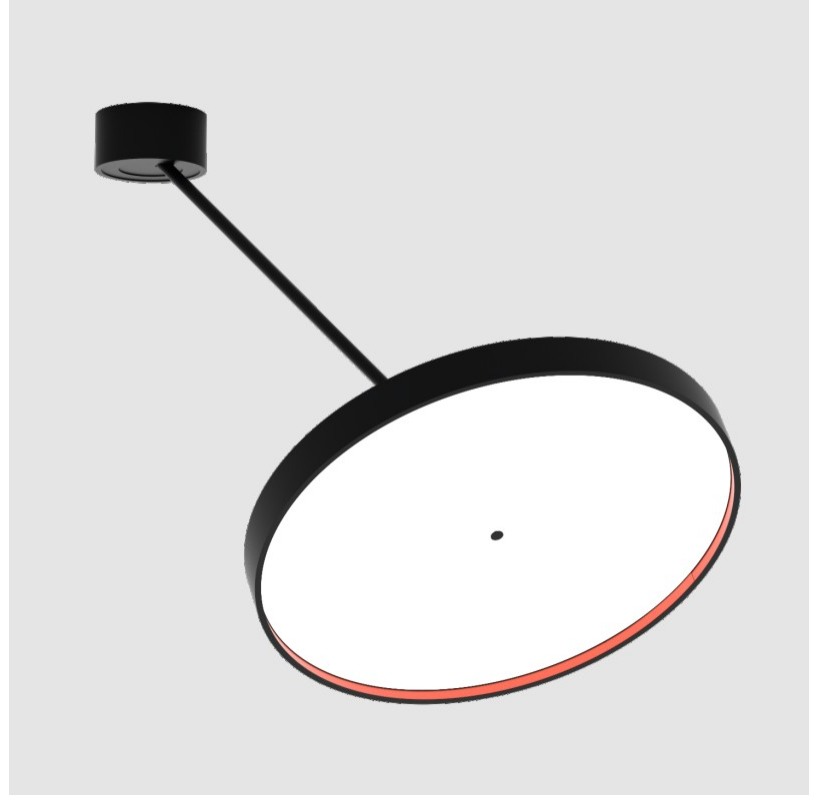

GENERAL

Series: Sign Diva Dancer
Subseries: Sign Diva Dancer Korona
Partner: Prolicht
Division: Architectural
Installation: Suspension
Product Type: Pendant
Mounting Location: Ceiling
Light Distribution: Adjustable

PHYSICAL

Shape: Round
Diameter (mm): 570
Diameter (in): 22 7/16
Height (mm): 870
Depth (mm): 86
Height (in): 34 1/4
Depth (in): 3 3/8
Weight (kg): 5
Weight (lbs): 11.023

Diffuser: PMMA - Opal / Micro-Prism / Sparkling Secret / Vintage Industrial

Fixture Finish: SSR / BKV / CWI / CRY / HAB / UFT / ITA / RUA / FTG / MYG / LOD / PUS / FRO / FUP / KIA / POP / BLS / SPG / MEY / GOH / CHC / COM / ABZ / JAG / OBR / MOS / ROR

Fixture Material: PMMA / Extruded Aluminum / Steel

ELECTRICAL

Lamp Type: LED (Zhaga Standard)
Input Wattage (W): 52.8
Total Output Wattage (W): 47.52
Dimming: Tri-Mode (Non-Dimming and Phase Dimming (120Vac only) and 0-10V Dimming)
Driver Included: Yes
Driver Location: Integrated
Driver Type: Constant Current - Universal
Driver Class: Class 2
Input Voltage (V): 120 - 277
Constant Current (MA): 350

LED

Color Temperature (*K): 2700 / 3000 / 3500 / 4000
Max. Delivered Lumen (lm): 5060 / 6320 / 6448 / 6580
CRI: >90 CRI
Lamp Life (hrs): 50000

OPTICAL

Adjustability: Rotational Canopy 170°; Tilting Canopy ±50°; Tilting Head ±90°

RATINGS AND CERTIFICATIONS

Certified By: Certified for North American Standards
IP rating: IP20